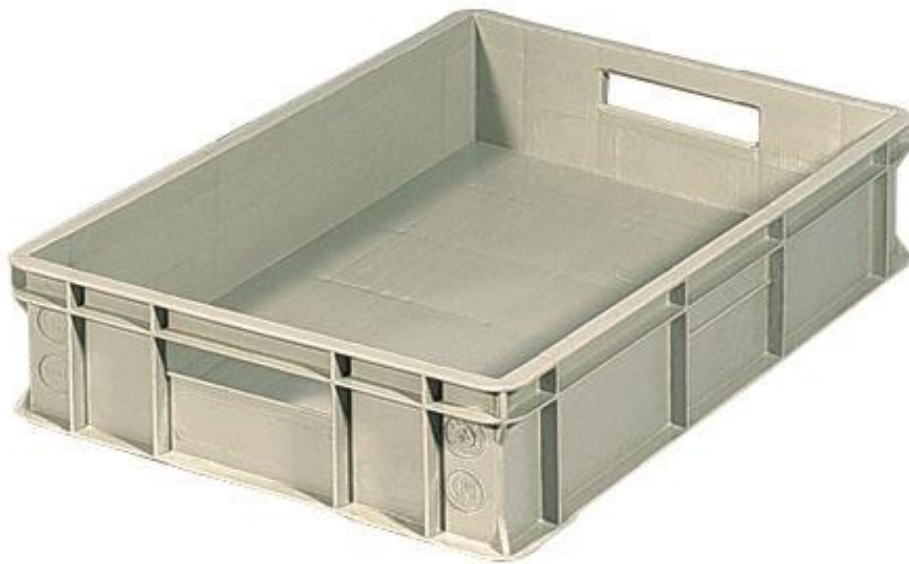

NORDCONTENITORI®

E 6413

Dim. Ext. 600x400x130 mm

Dim. Int. 567x367x117 mm

Capacity: 24 l

Standard colour: light grey

External bottom: solid ribbed (smooth on request)

Walls: solid

Handles: open on short sides (closed on request)

Weight: 2 kgs

Single box loading capacity: 24 kgs

Standard material: HDPE

Customizable by relief printing and hot printing