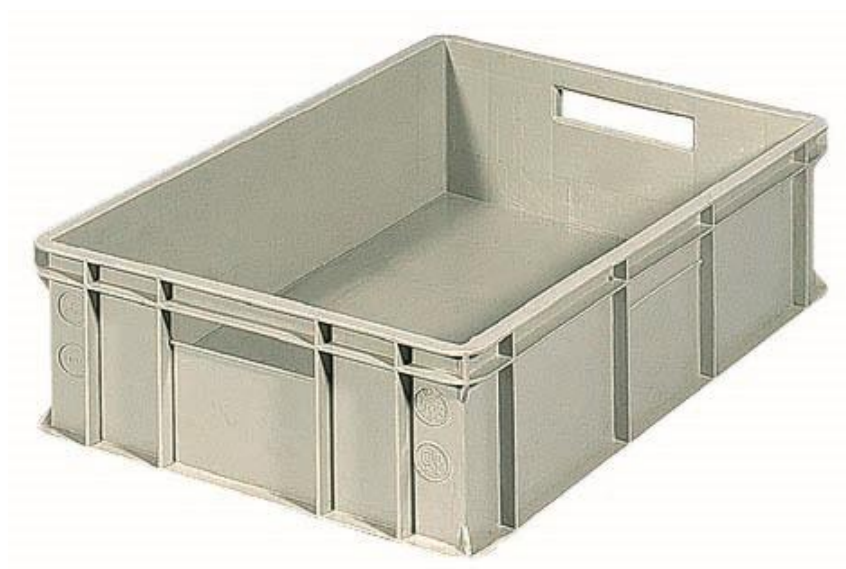

NORDCONTENITORI®

E 6417

Dim. Ext. 600x400x170 mm

Dim. Int. 567x367x162 mm

Capacity: 34 l

Standard colour: light grey

External bottom: solid ribbed

Walls: solid

Handles: open on short sides

Weight: 2,30 kgs

Single box loading capacity: 34 kgs

Customizable by relief printing and hot printing