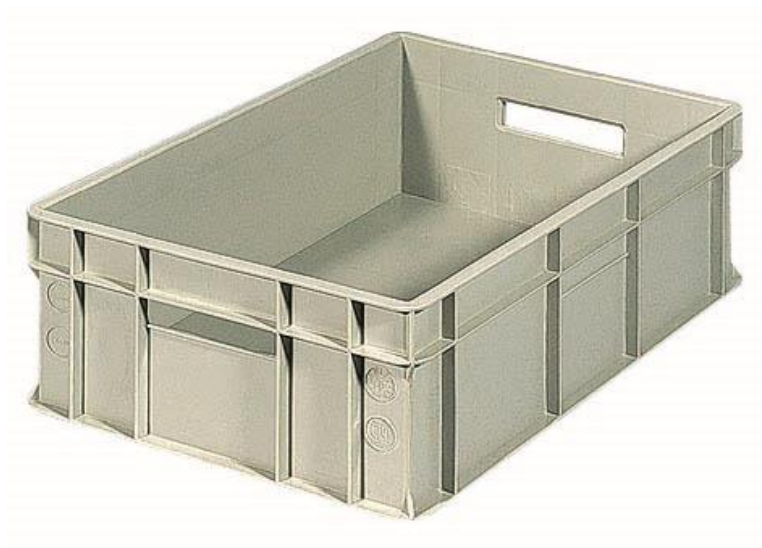

NORDCONTENITORI®

E 6420

Dim. Ext. 600x400x200 mm

Dim. Int. 567x367x184 mm

Capacity: 38 l

Standard colour: light grey

External bottom: solid ribbed – optional smooth

Walls: solid

Material: virgin HDPE 100%

Weight: 2,45 kgs

Single box loading capacity: 38 kgs

Customizable by relief printing and hot printing

Nordcontenitori Sas

Via Bergamo, 9 – 24030 Medolago (BG) – P.I. 01314040161

Tel. 035/902667 – Fax 035/902710