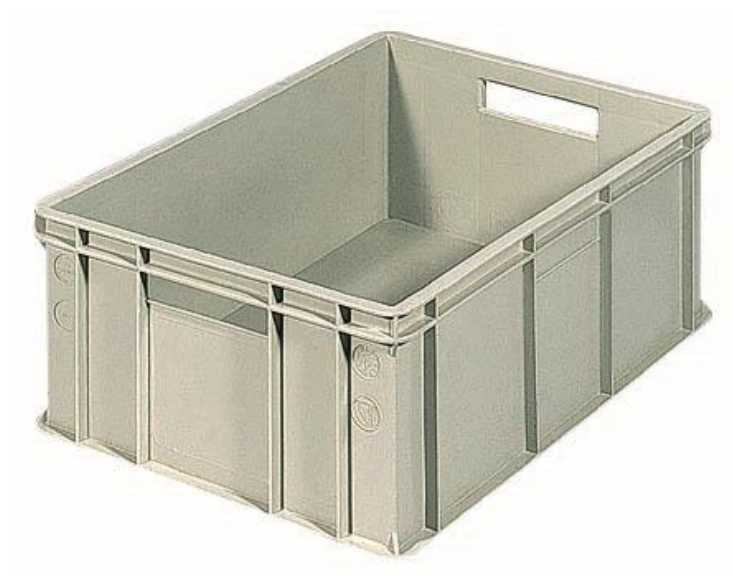

NORDCONTENITORI®

E 6422

Dim. Ext. 600x400x220 mm

Dim. Int. 567x367x204 mm

Capacity: 42 l

Standard colour: light grey

External bottom: solid ribbed – optional smooth

Walls: solid

Material: virgin HDPE 100%

Weight: 2,57 kgs

Single box loading capacity: 42 kgs

Customizable by relief printing and hot printing

Nordcontenitori Sas

Via Bergamo, 9 – 24030 Medolago (BG) – P.I. 01314040161

Tel. 035/902667 – Fax 035/902710