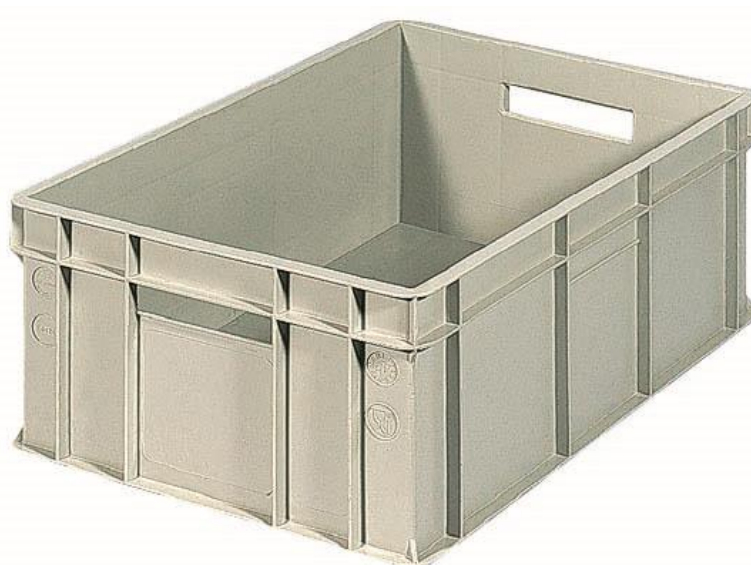

NORDCONTENITORI®

E 6424

Dim. Ext. 600x400x240 mm

Dim. Int. 567x367x227 mm

Capacity: 47 l

Standard colour: light grey

External bottom: solid ribbed – optional smooth

Walls: solid

Material: virgin HDPE 100%

Weight: 2.71 kgs

Single box loading capacity: 47 kgs

Customizable by relief printing and hot printing