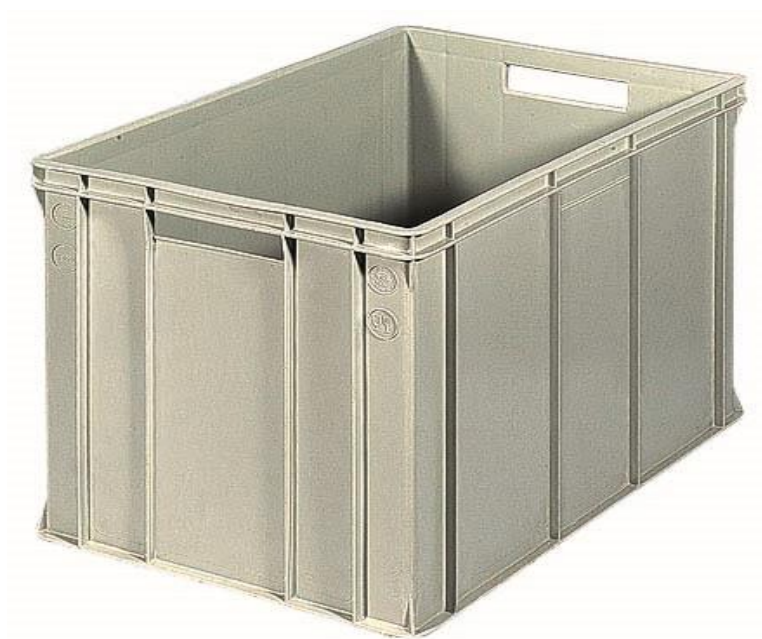

NORDCONTENITORI®

E 6441

Dim. Ext. 600x400x410 mm

Dim. Int. 567x367x394 mm

Capacity: 82 l

Standard colour: light grey

External bottom: solid ribbed

Walls: solid

Material: virgin HDPE 100%

Weight: 3,75 kgs

Single box loading capacity: 82 kgs

Customizable by relief printing and hot printing