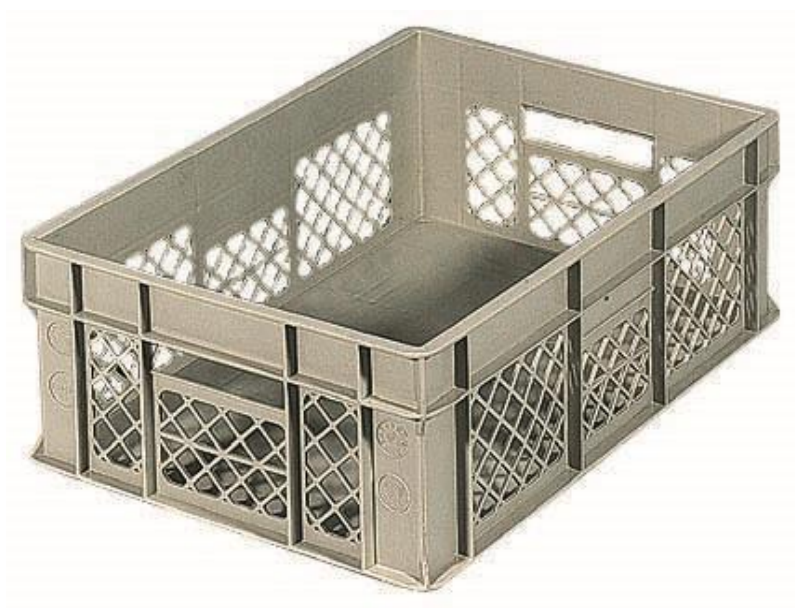

EC 6420

Dim. Ext. 600x400x200 mm

Dim. Int. 567x367x184 mm

Capacity: 38 l

Standard colour: light grey

External bottom: solid ribbed – optional smooth

Walls: perforated

Material: virgin HDPE 100%

Weight: 2,25 kgs

Single box loading capacity: 38 kgs

Customizable by relief printing and hot printing