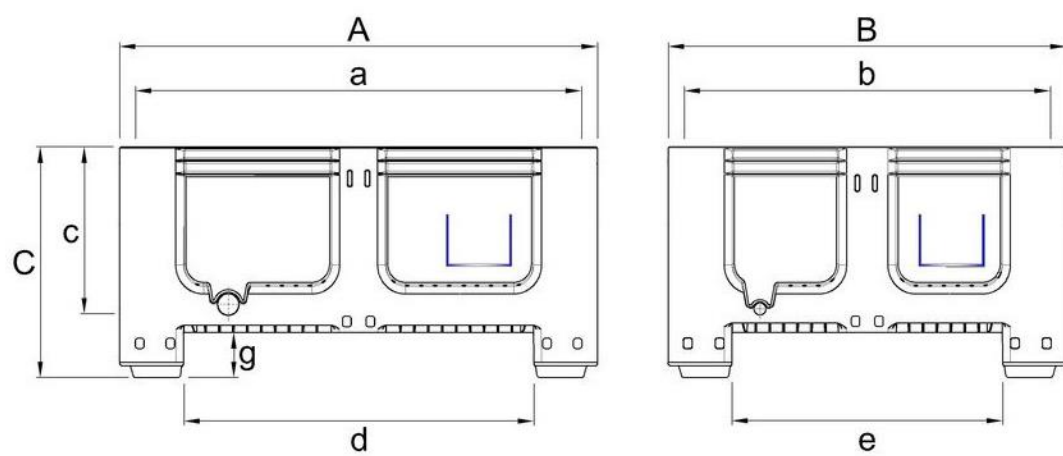

G4 PALLET-BOX 1200x1000x580

Length (A) 1200 mm – inside (a) 1120 mm

Width (B) 1000 mm – inside (b) 920 mm

Height (C) 580 mm – inside (c) 420 mm

Space between feet (d) 880 mm

Space between feet (e) 680 mm

Height of the feet (g) 115 mm

Weight version 4 feet: 25,7 kg

Weight version 2/3 runners: 27,9/29,9 kg

NORDCONTENITORI Sas

Via Bergamo 9 - 24030 Medolago (Bg) ITALY Tel. +39035 902667 Fax: +39 035 902710
www.nordcontenitori.com E-mail: webmarketing@nordcontenitori.com