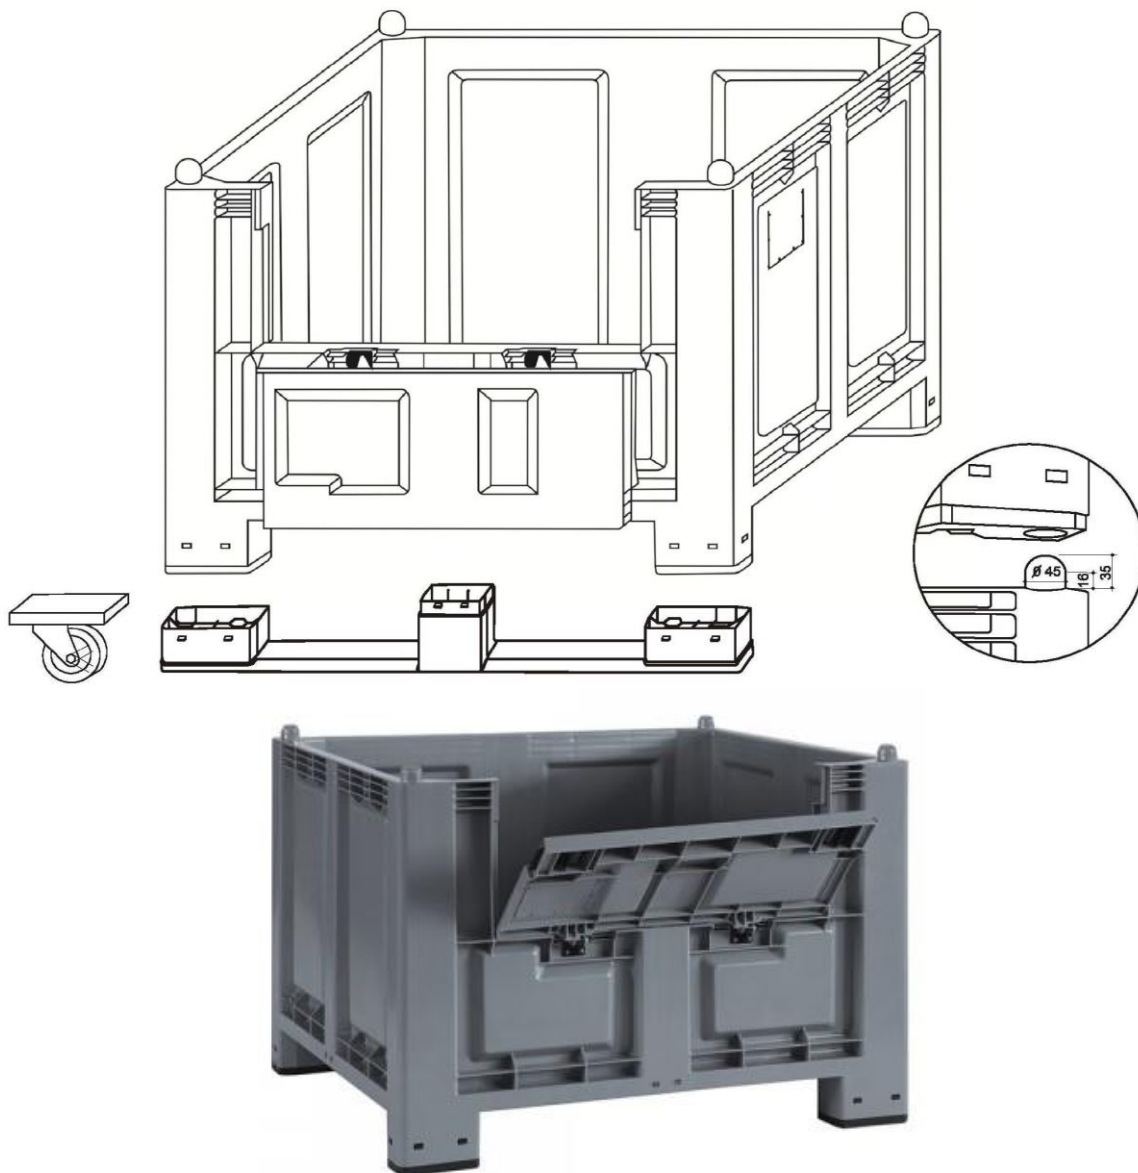

NORDCONTENITORI®

CASSA-PALLET G5E SP GR

Dim. Ext. 1200x800x850 mm

Dim. Int. 1130x725x690 mm

Capacity: 550 l

Standard colour: grey

Walls and bottom: solid with 1 front window

Window dimensions: 782x40x326 mm

Single box loading capacity: 500 kg

Stacking load: 2000 kg

Customizable by hot printing

Nordcontenitori Sas

Via Bergamo, 9 - 24030 Medolago (BG) - P.I. 01314040161

Tel. 035/902667 - Fax 035/902710

www.nordcontenitori.com