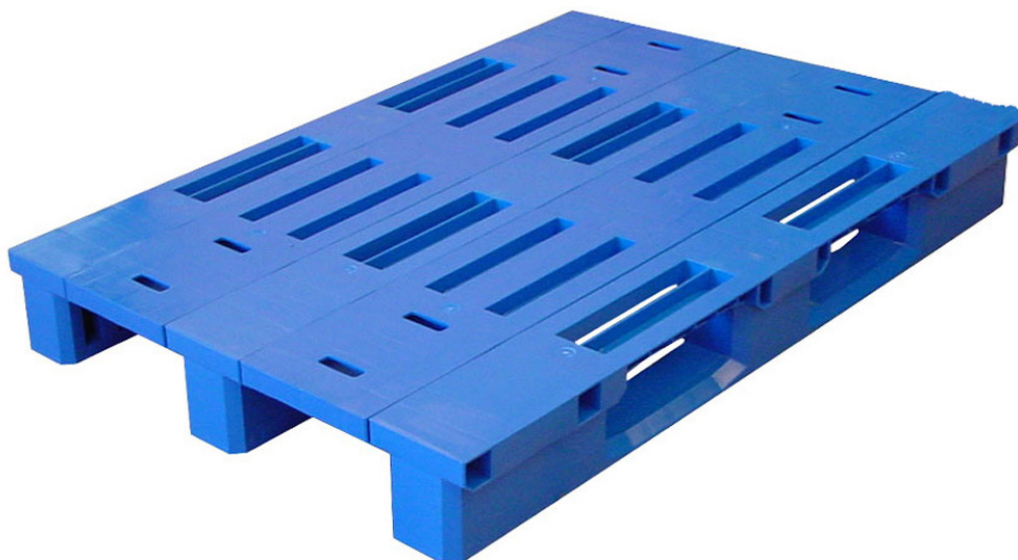

NORDCONTENITORI®

IRIDIUMPAL 4

Dim. Ext. 1200x800x145 mm
Dynamic Loading Capacity: 1500 kg
Static Loading Capacity: 4000 kg
Weight: 14,5 kg
Colours: at choice
Material: HDPE
Customizable by relief printing and hot printing