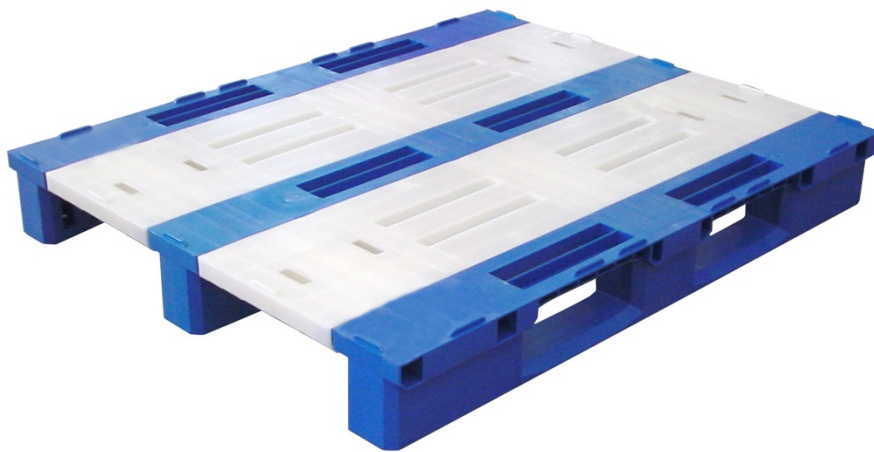

NORDCONTENITORI®

IRIDIUMPAL 7

Dim. Ext. 1200x1000x145 mm
Dynamic Loading Capacity: 1500 kg
Static Loading Capacity: 4000 kg
Weight: 17,5 kg
Colours: at choice
Material: HDPE
Customizable by relief printing and hot printing