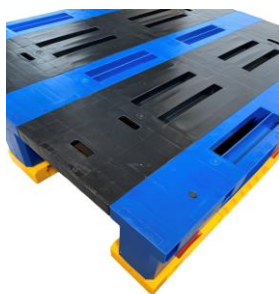

NORDCONTENITORI®

IRIDIUMPAL7 R

Dim. 1200x1000x195 mm

Loading capacity: 1500 kg (dynamic) – 4000 kg (static)

Standard colour: white - black

Material: HDPE 100% virgin (white) or recycled (black)

Customizable by relief printing and hot printing