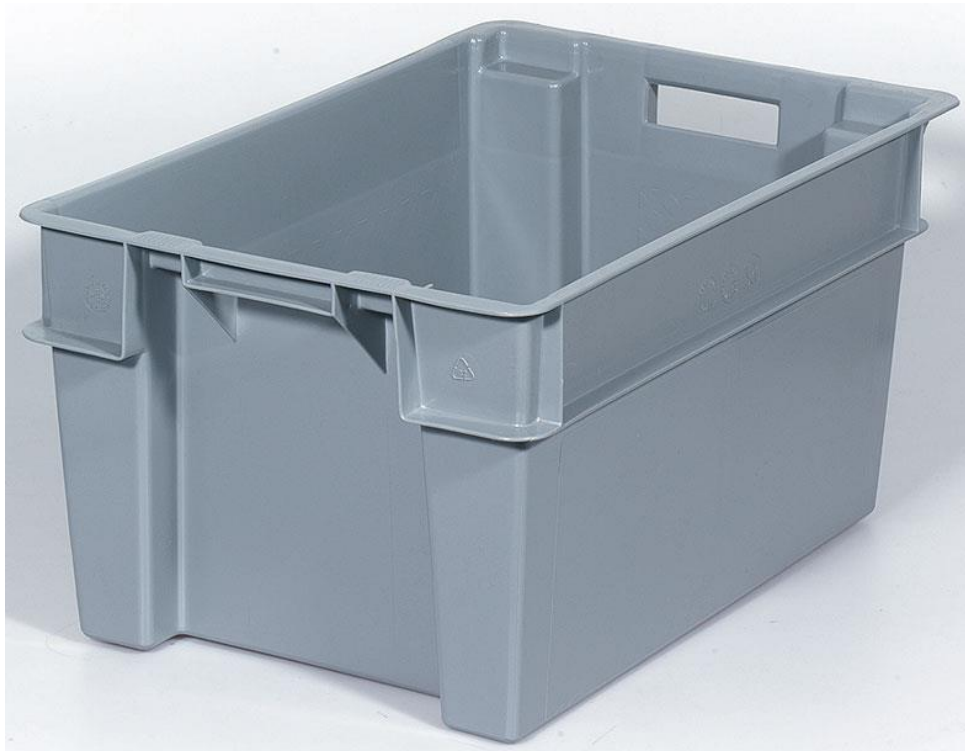

# N 6430

**Dim. Ext.** 600x400x300 mm

**Dim. Int.** 490x335x297 mm

**Capacity:** 49 l

**Standard colour:** grey

**External bottom:** solid smooth

**Walls:** solid

**Handles:** open on short sides (closed on request)

**Weight:** 2,15 kgs

**Single box loading capacity:** 50 kgs

**Standard material:** PP

Customizable by relief printing and hot printing