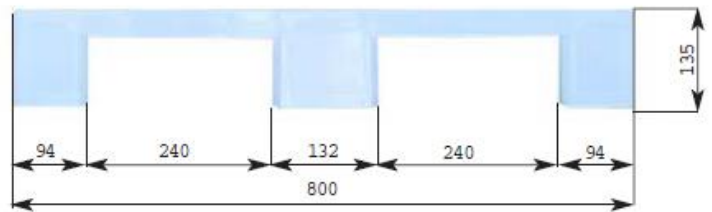

# P1 BN

Lato corto / short size

Lato lungo / long size

**Dim. 800x600x135 mm**  
**Standard colour: white**

**Dynamic loading capacity: 500 kg**  
**Static loading capacity: 1500 kg**

**Standard material: HDPE**