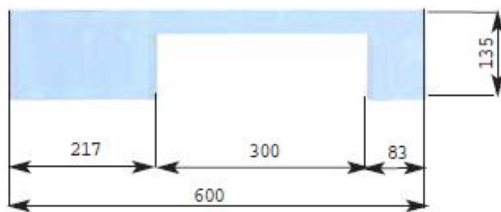

# P1 BN

Lato corto / short size

Lato lungo / long size

**Dim. 800x600x135 mm**  
**Standard colour: white**

**Dynamic loading capacity: 500 kg**  
**Static loading capacity: 1500 kg**

**Standard material: HDPE**