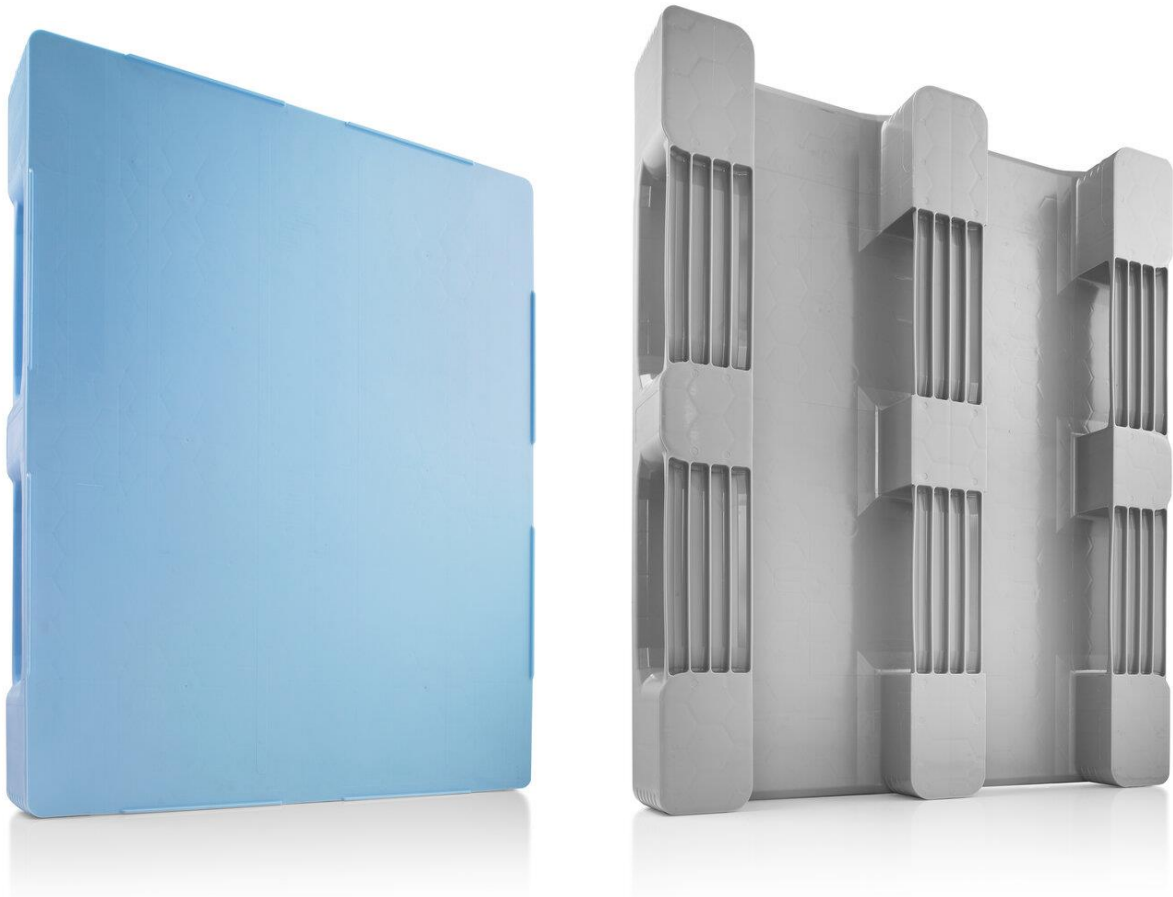

NORDCONTENITORI®

Pallet P7 NJ P

Dimensions 1200x1000x150 mm

Weight: 21,5 kg

Material: PE

Loading capacity: 7500 kg (static) – 1500 kg (dynamic) – 1250 kg (on racks)

Color: light blue or light grey

3 runners // perimetral rim 7 mm

Temperature stability: -30 °C to +40 °C, briefly up to +90 °C

Packaging: MEGA-Trailer: 468 Jumbo: 504-540

Nordcontenitori Sas
Via Bergamo, 9 – 24030 Medolago (BG) – P.I. 01314040161
Tel. 035/902667 – Fax 035/902710
www.nordcontenitori.com