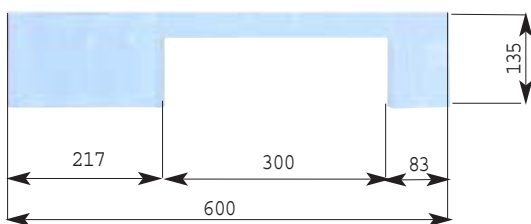

DATI TECNICI / TECHNICAL FEATURES

Portata dinamica / dynamic load: 500 kg
Portata statica / static load: 1500 kg

Lato corto / short size