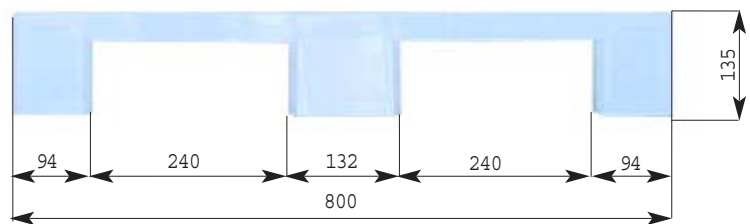

#### Lato lungo / long size

PIEDI SERIGRAFABILI / FEET CUSTOMIZABLE BY SCREEN PRINTING

# PI PALLET A DUE VIE TWO WAY ENTRY PALLET

Dim. 800x600x135 mm  
Peso / weight: 3,55 kg

#### Lato corto / short size