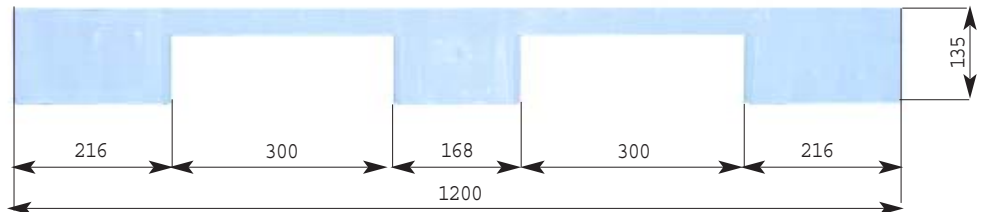

Lato lungo / long size

PIEDI SERIGRAFABILI / FEET CUSTOMIZABLE BY SCREEN PRINTING

PI PALLET A DUE VIE TWO WAY ENTRY PALLET

Dim. 800x600x135 mm
Peso / weight: 3,55 kg