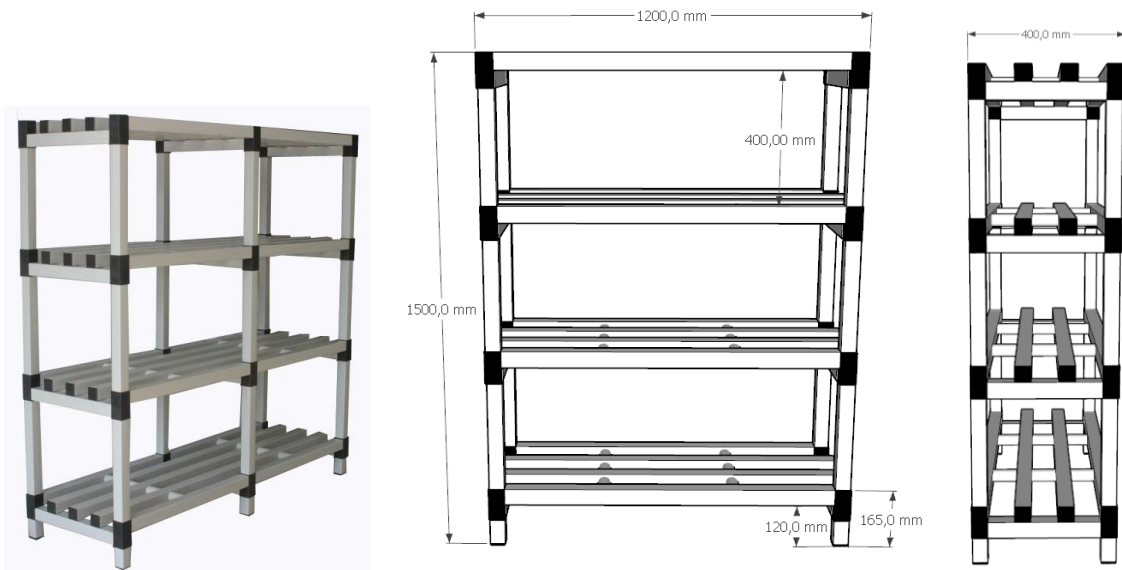

# Scaffalatura 1200x400x1500 mm

**Dim. 1200x400x1500 mm**

**Standard colour: white**

**Material: PVC**

**Capacity load: 200 kgs each shelf**

**Temperature range: from -40°C to +80°C**

**Nr. of shelves: 4**