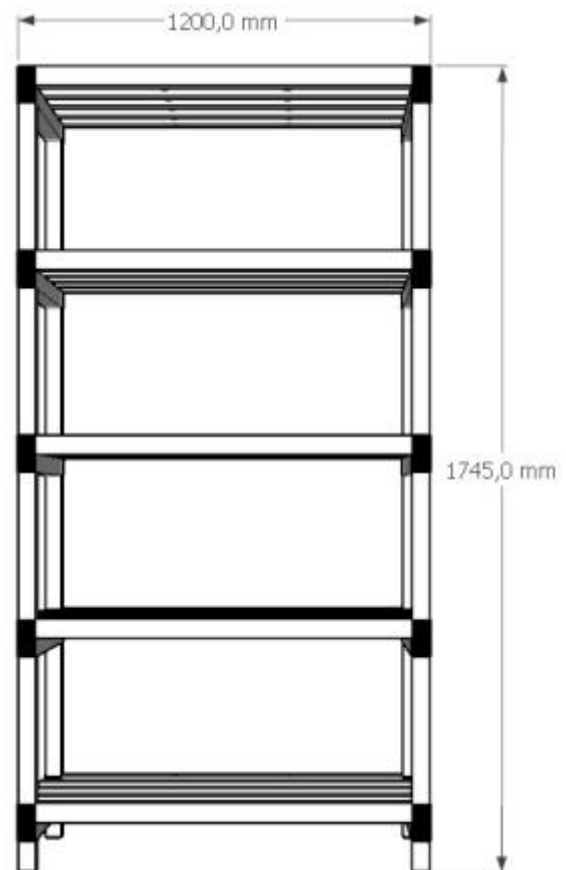

NORDCONTENITORI®

Scaffalatura 1200x600x1745 mm

Dim. 1200x600x1745 mm

Standard colour: white

Material: PVC

Capacity load: 200 kgs each shelf

Temperature range: from -40°C to +80°C

Nr. of shelves: 5