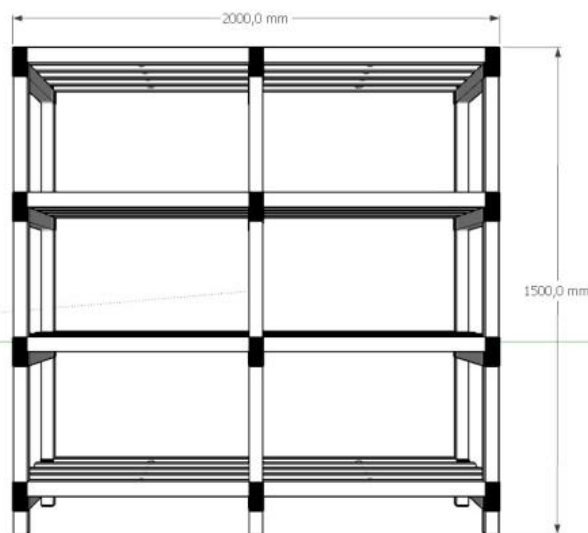

NORDCONTENITORI®

Scaffalatura 2000x400x1500 mm

Dim. 2000x400x1500 mm

Standard colour: white

Material: PVC

Capacity load: 200 kgs each shelf

Temperature range: from -40°C to +80°C

Nr. of shelves: 4