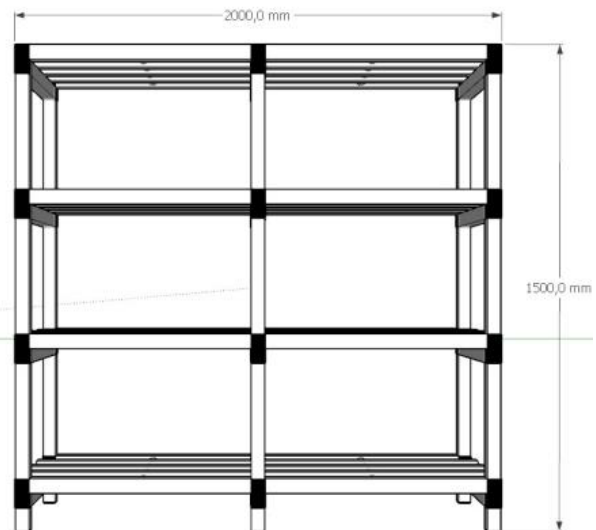

## **Scaffalatura 2000x600x1500 mm**

**Dim. 2000x600x1500 mm**

**Standard colour: white**

**Material: PVC**

**Capacity load: 200 kgs each shelf**

**Temperature range: from -40°C to +80°C**

**Nr. of shelves: 4**