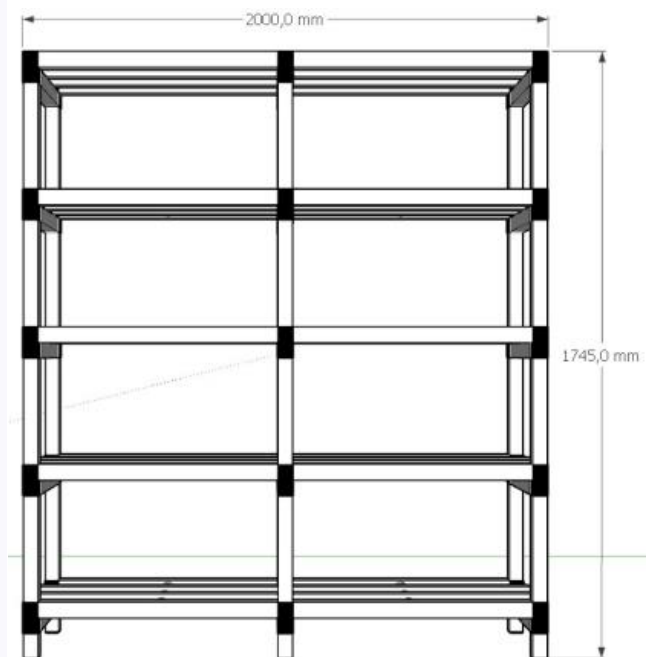

NORDCONTENITORI®

Scaffalatura 2000x600x1745 mm

Dim. 2000x600x1745 mm

Standard colour: white

Material: PVC

Capacity load: 200 kgs each shelf

Temperature range: from -40°C to +80°C

Nr. of shelves: 5