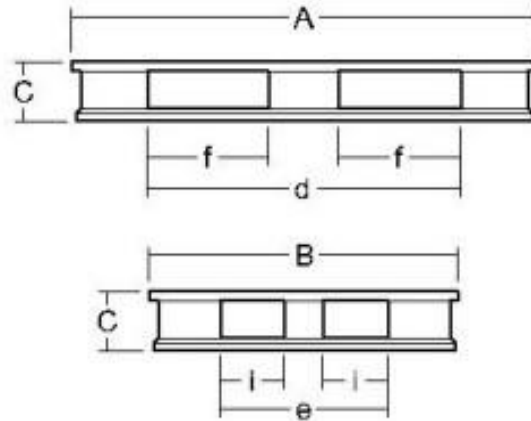

Nordcontenitori Sas

P5 BN

P5 NR

1

Dim. 1130 (A) x 830 (B) x 140 (C) mm

Other dimensions: long side (f) 290 mm -- (d) 760 mm // short side (i) 235 mm -- (e) 625 mm

Weight: 10,4 kgs

Capacity charge – dynamic: 1500 kgs

Capacity charge – static: 4000 kgs

Colours: white and black