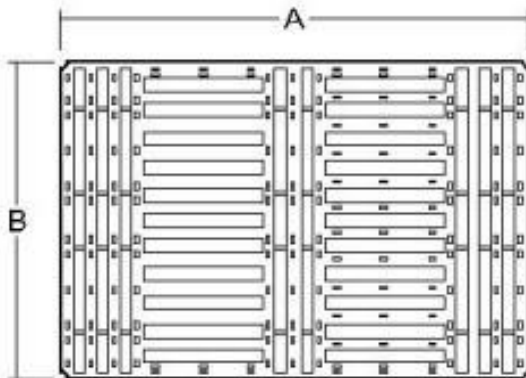

Nordcontenitori Sas

P5 BN

P5 NR

1

Dim. 1130 (A) x 830 (B) x 140 (C) mm

Other dimensions: long side (f) 290 mm -- (d) 760 mm // short side (i) 235 mm -- (e) 625 mm

Weight: 10,4 kgs

Capacity charge – dynamic: 1500 kgs

Capacity charge – static: 4000 kgs

Colours: white and black